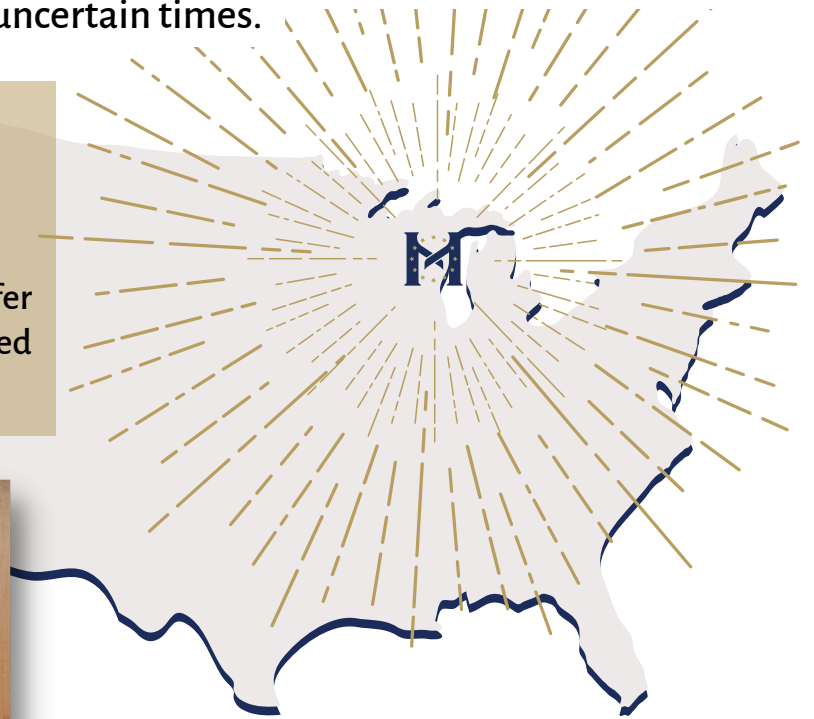

THE SHEPHERD PROJECT

FROM CHAMPION SHRINE

As our world faces a shortage of peace and an increase in division and attacks within our families and the Church, our Bishops are facing extreme challenges. This is why they need our prayers, now more than ever, for the grace necessary to heroically lead people of faith in these uncertain times.

This is what inspired the Shrine's Shepherd Project – a season of prayer for each Bishop across the United States, starting from the Shrine's location in Wisconsin and emitting outward as the year goes on. Join us as we offer up our prayers for a Bishop a day to the Blessed Mother from **May 1 to the end of October**.

Want to know which Bishop will be prayed for each day? Use your phone to scan this QR code or follow along at championshrine.org/shepherd-project

A perpetual candle will be lit next to the Shrine's St. Methodius statue in the Apparition Oratory, along with the names of the Bishops being prayed for at that time.